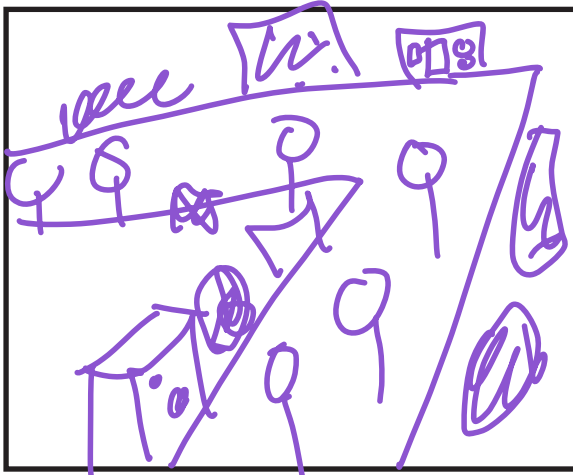

Storyboard Template

Name: *Nostalgia Video*
Project: *Video*

cut to wide shot of the Snow White and the Seven Dwarfs Coaster.

interview in line of seven draws rides

Group member asks question about a favourite Disney memory

Asks about favourite childhood movie

Millennium Falcon - wide shot

medium shot - carter interviews someone in line

Storyboard Template

Name: *Nostalgia Video*
Project: *Video*

Same shot as previous - interviewee replies to the question.

rise of the resistance
medium POV shot
(voiceover)

medium shot of things in the line
(voiceover)

wide shot of lines
(voiceover)

Big tree - animal kingdom parup
(voiceover)

wide shot people in flight of passage
(voiceover)